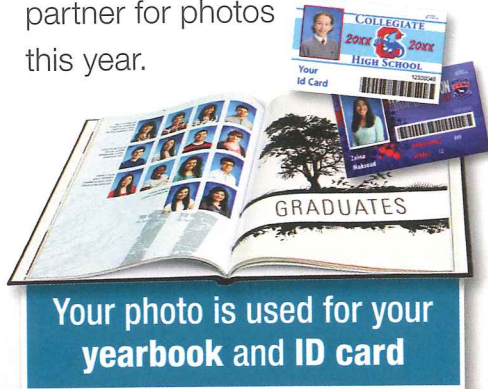

PHOTO DAY ^{is} coming!

Register and find your photo day at
edgeimaging.ca/photoday

Smile! School photos are a timeless tradition, treasured by Canadians for decades, and Edge Imaging is excited to be your partner for photos this year.

Your photo is used for your
yearbook and ID card

SCHOOL AND SPORTS PHOTOGRAPHY

For more info and photo day tips,
please visit edgeimaging.ca

Questions? Please call our Customer Care
1 (888) 416-3343

JOIN THE CONVERSATION
@EdgeImaging